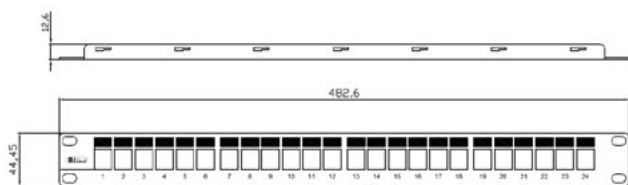

Patch panel, Category 6_A , 24xRJ45/s

P/N: KEP-C6A-S-HD

10
Gigabit

Cat.6_A
interoperable

500
MHz

features

- 24 keystone jacks included (KEJ-C6A-S-HD)
- designed for 19" cabinets
- integrated cable management
- cable ties for gripping (24 pcs)
- set of M6 screws and captive nuts (4 pcs)
- grounding screw and washer (1 pc)

construction

Height	1U (44,5 mm)	
Width	19" (482,6 mm)	
Depth (including cable management)	152 mm	
Material	front face	steel
	cable management	nickel-plated steel, corrosion-resistant
Color	black RAL9005	
Surface	structured, matt	

keystone jack HD (KEJ-C6A-S-HD) mechanical properties

Note: for detailed information see datasheet for keystone jack KEJ-C6A-S-HD

Suitable for installing on	cables with solid wires	from 0,51 to 0,64 mm (AWG 24 - AWG 22)
	cables with stranded wires (special plastic insert)	from AWG 27/7 to AWG 26/7
Required installation depth	10 - 30 mm - sockets with angled faceplates	
	35 mm - sockets with straight faceplates	
Insertion / extraction cycles	min. 750	
Temperature range	operation	-40°C to +70°C
IDC reterminations	min.20	
Contact pin material	phosphor-bronze alloy coated with 50 μ of gold	
IDC contacts material	high strength phosphor-bronze alloy	
IDC contacts plating	100 micron tin alloy	