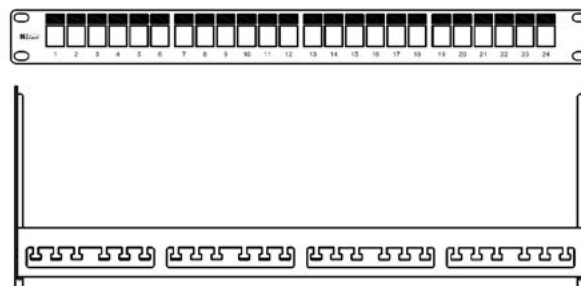

Patch panel, Category 6_A , 24xRJ45/s

P/N: KEP-C6A-S-HD

10
Gigabit

Cat.6_A
interoperable

500
MHz

features

- 24 keystone jacks included (KEJ-C6A-S-HD)
- designed for 19" cabinets
- integrated cable management
- cable ties for gripping (24 pcs)
- set of M6 screws and captive nuts (4 pcs)
- grounding screw and washer (1 pc)

application

- primary (Campus), secondary (Riser), tertiary (Horizontal)
- IEEE 802.3: 10Base-T; 100Base-T; 1000Base-T; 10GBase-T
- IEEE 802.5 16 MB; ISDN; FDDI; ATM
- high bandwidth digital applications with low BER
- multimedia transmissions like digital and analog video and voice

construction

Height	1U (44,5 mm)	
Width	19" (482,6 mm)	
Depth (including cable management)	152 mm	
Material	front face	steel
	cable management	nickel-plated steel, corrosion-resistant
Color	black RAL9005	
Surface	structured, matt	

keystone jack HD (KEJ-C6A-S-HD) mechanical properties

Note: for detailed information see datasheet for keystone jack KEJ-C6A-S-HD

Suitable for installing on	cables with solid wires	from 0,51 to 0,64 mm (AWG 24 - AWG 22)
	cables with stranded wires (special plastic insert)	from AWG 27/7 to AWG 26/7
Required installation depth	10 - 30 mm - sockets with angled faceplates	
	35 mm - sockets with straight faceplates	
Insertion / extraction cycles	min. 750	
Temperature range	operation	-40°C to +70°C
IDC reterminations	min.20	
Contact pin material	phosphor-bronze alloy coated with 50 μ of gold	
IDC contacts material	high strength phosphor-bronze alloy	
IDC contacts plating	100 micron tin alloy	