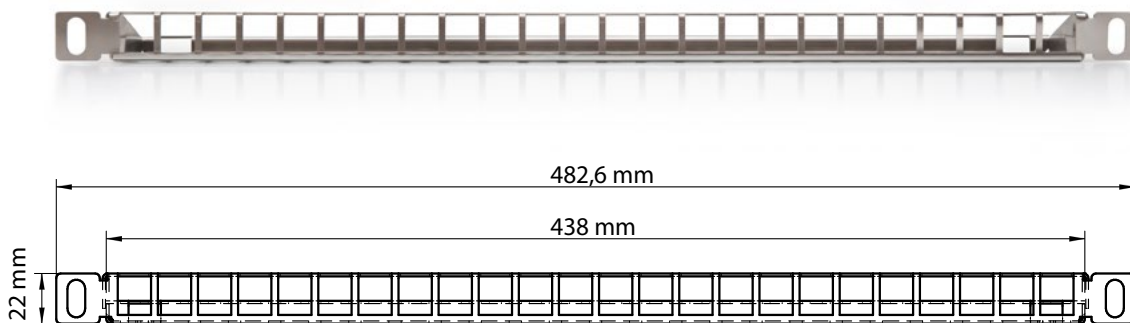

# Patch panel HD for 24xRJ45, silver, empty 0,5U

P/N: [KEP-EMPTY-HD](#)

## features

- enables to install 24 modules into 0,5U and achieve a high density of up to 48 ports on 1U
- designed for 19" cabinets
- integrated cable management
- cable ties for gripping (24 pcs)
- set of M6 screws and captive nuts (2 pcs)
- two grounding pegs (on left and right sides)
- labeling strip KEP-PRINT-HD is not included (must be ordered separately)

## construction

Height	0,5U (22 mm)
Width	19" (482,6 mm)
Depth (including cable management)	100 mm
Material	stainless steel
Color	silver
Surface	luster