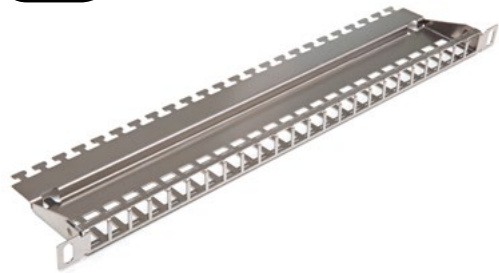

# Patch panel HD for 24xRJ45, silver, empty 0,5U

P/N: [KEP-EMPTY-HD](#)

## features

- enables to install 24 modules into 0,5U and achieve a high density of up to 48 ports on 1U
- designed for 19" cabinets
- integrated cable management
- cable ties for gripping (24 pcs)
- set of M6 screws and captive nuts (2 pcs)
- two grounding pegs (on left and right sides)
- labeling strip KEP-PRINT-HD is not included (must be ordered separately)

## construction

Height	0,5U (22 mm)
Width	19" (482,6 mm)
Depth (including cable management)	100 mm
Material	stainless steel
Color	silver
Surface	luster